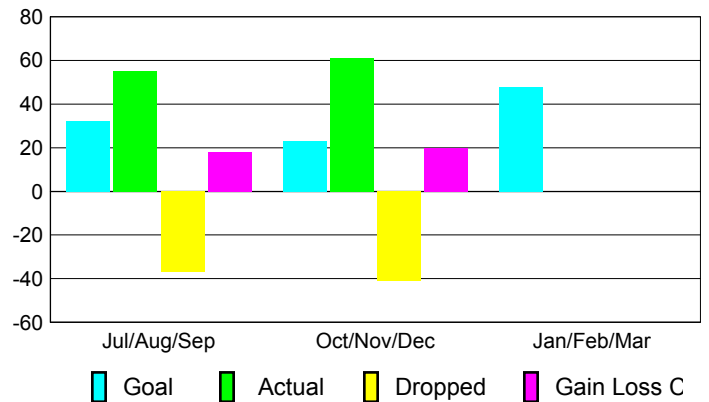

Membership Results 2012-2013

Goal, New, Dropped, Gain/Loss

Comparison of Membership Gain/Loss

Current Year Compared to the Previous Year