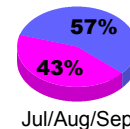

Membership Results
2012-2013

Membership
2011-2012

Month	Net Memb Goal	Actual New Memb	Actual Dropped Memb	Gain/Loss of Memb	Gain/Loss of Memb
Jul/Aug/Sep	32	55	-37	18	-29
Oct/Nov/Dec	23	61	-41	20	-8
Jan/Feb/Mar	48				5
Totals	103	116	-78	38	-32

Membership Results 2012-2013

Goal, New, Dropped, Gain/Loss

Comparison of Membership Gain/Loss

Current Year Compared to the Previous Year

Gender Comparison 2012-2013

Jan/Feb/Mar

Male

Female