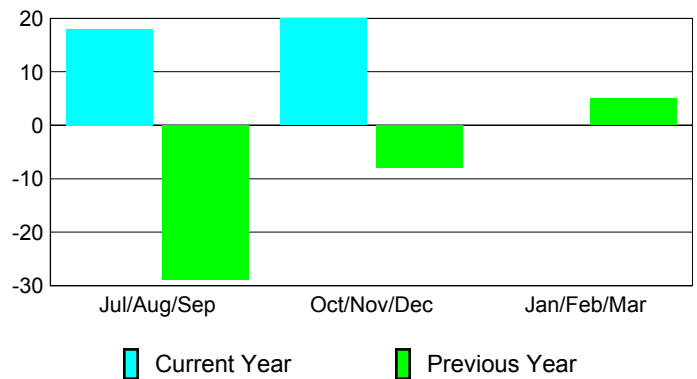

Membership Results
2012-2013

Membership
2011-2012

Month	Net Memb Goal	Actual New Memb	Actual Dropped Memb	Gain/Loss of Memb	Gain/Loss of Memb
Jul/Aug/Sep	32	55	-37	18	-29
Oct/Nov/Dec	23	61	-41	20	-8
Jan/Feb/Mar	48				5
Totals	103	116	-78	38	-32

Membership Results 2012-2013

Goal, New, Dropped, Gain/Loss

Comparison of Membership Gain/Loss

Current Year Compared to the Previous Year

Gender Comparison 2012-2013

Jan/Feb/Mar

Male

Female