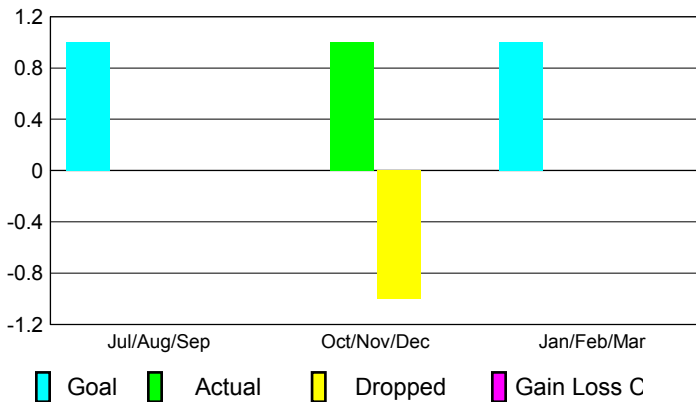

2012-2013 GMT Reports for District (or Undistricted) **District M 1**

GMT: **Mr. Pedro Mario Marrello**

Location: **PARAGUAY**

GMT CA: **3**

CLUBS

Club Results
2012-2013

Clubs
2011-2012

Month	New Club Goal	Actual New Clubs	Actual Dropped Clubs	Gain/Loss of Clubs	Gain/Loss of Clubs
Jul/Aug/Sep	1	0	0	0	0
Oct/Nov/Dec	0	1	-1	0	-1
Jan/Feb/Mar	1				1
Totals	2	1	-1	0	0

Club Results 2012-2013

Goal, New, Dropped, Gain/Loss

Comparison of Club Gain/Loss

Current Year Compared to the Previous Year

YTD Status Quo Clubs 2012-2013

Status Quo Clubs Compared to Status Quo Members

MEMBERSHIP